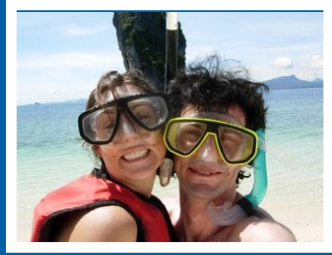

Family fun in

Style

12 meter, Twin engine speed boat for Private Charter

Go where you want, when you want!

With seating for 15 adults, you can join one of our private trips and avoid all the crowds. Our speed boat can be chartered for snorkeling or diving trips.

All trips are fully inclusive of refreshments, diving / snorkeling equipment, National park fees and insurance, this boat is available for Phi Phi Islands, Koh Haa Yai, Hin Deang and the superday.